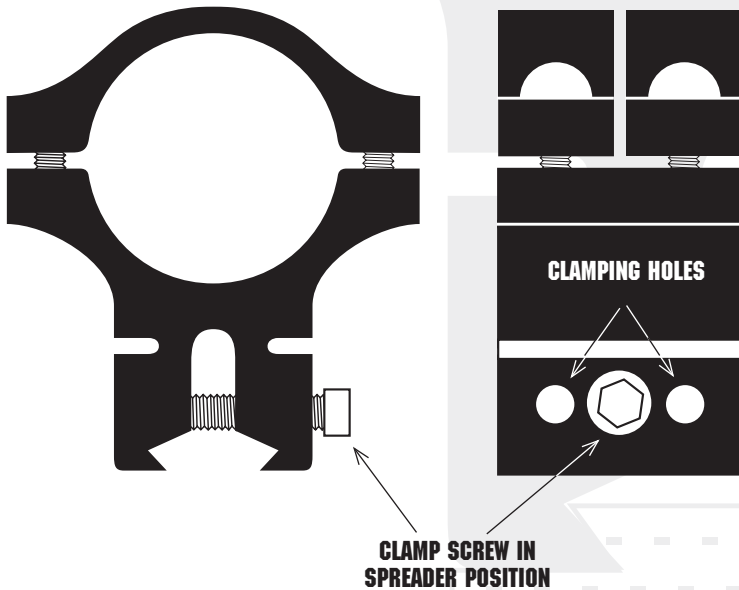

THE RIMFIRE AND AIRGUN SCOPE MOUNT SPECIALISTS

YOUR RIMFIRE & AIRGUN MOUNT SPECIALIST

Finish off your latest rimfire or airgun & scope acquisition with mounts from BKL designed to fit any standard 3/8 inch rimfire or 11mm airgun dovetails.

The strong one piece clamping base allows easy mounting of 1 inch and 30mm rifle or pistol scopes.

Patented Auto-Centering™ technology solves the problems created by varying mounting rail widths. Clamping legs move equally as the clamping screws are tightened keeping the scope centered on the rail.

CLAMP SPREADING CAPABILITY STANDARD ON ALL SERIES

AUTO-CENTERING STANDARD ON ALL SERIES

Oversize mounting rails are no problem, the clamping screws can be switched to spreader holes to evenly push the clamping legs apart and allow the mount base to slide onto the dovetail.