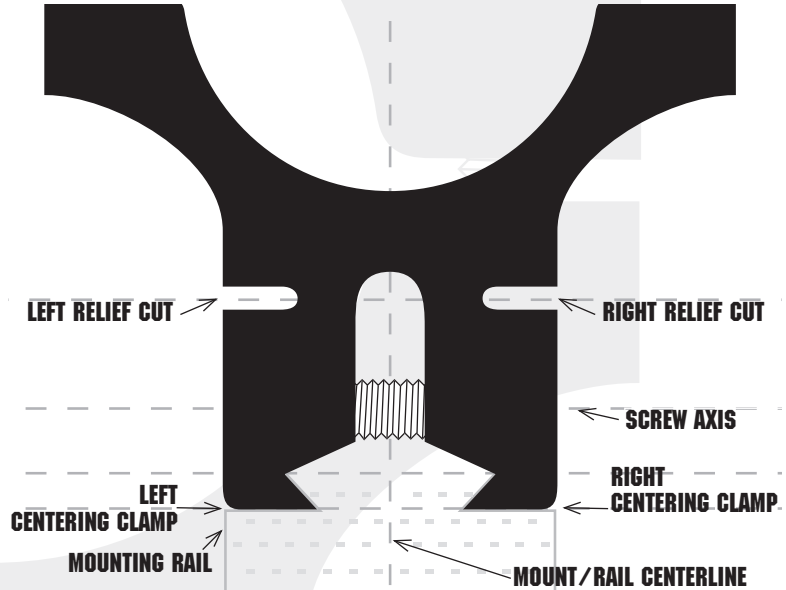

THE RIMFIRE AND AIRGUN SCOPE MOUNT SPECIALISTS

YOUR RIMFIRE & AIRGUN MOUNT SPECIALIST

Finish off your latest rimfire or airgun & scope acquisition with mounts from BKL designed to fit any standard 3/8 inch rimfire or 11mm airgun dovetails.

The strong one piece clamping base allows easy mounting of 1 inch and 30mm rifle or pistol scopes.

Patented Auto-Centering™ technology solves the problems created by varying mounting rail widths. Clamping legs move equally as the clamping screws are tightened keeping the scope centered on the rail.

CLAMP SPREADING CAPABILITY STANDARD ON ALL SERIES

AUTO-CENTERING STANDARD ON ALL SERIES

Oversize mounting rails are no problem, the clamping screws can be switched to spreader holes to evenly push the clamping legs apart and allow the mount base to slide onto the dovetail.