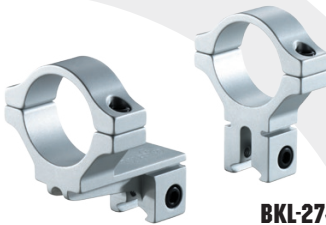

The strong one piece clamping base allows easy mounting of 1 inch and 30mm rifle or pistol scopes.

Patented Auto-Centering™ technology solves the problems created by varying mounting rail widths. Clamping legs move equally as the clamping screws are tightened keeping the scope centered on the rail.

100 SERIES

DOVETAIL TO DOVETAIL RISER MOUNTS FOR 3/8" AND 11MM DOVETAILS

1 INCH RING MOUNTS

MADE IN THE USA

200 SERIES

MOUNTS FOR 3/8" AND 11MM DOVETAILS

BKL-260S
4" LONG UNITIZED DOVETAIL MOUNT
MATTE SILVER

BKL-261MB
4" LONG RIMFIRE UNITIZED
DOVETAIL MOUNT - MATTE BLACK

BKL-261S
4" LONG RIMFIRE UNITIZED
DOVETAIL MOUNT - MATTE SILVER

BKL-260MB
4" LONG UNITIZED DOVETAIL MOUNT
MATTE BLACK

BKL-260HMB
4" LONG UNITIZED DOVETAIL MOUNT
HIGH - MATTE BLACK

BKL-260D7MB
4" LONG DROP COMPENSATED
DOVETAIL MOUNT - MATTE BLACK

BKL-263MB
1" LONG DOUBLE STRAP
DOVETAIL RINGS - MATTE BLACK

BKL-278S
1" LONG DOUBLE STRAP OFFSET
DOVETAIL RINGS - MATTE SILVER

BKL-274S
0.6" LONG OFFSET DOVETAIL RINGS
MATTE SILVER