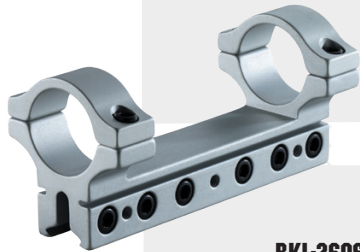

The strong one piece clamping base allows easy mounting of 1 inch and 30mm rifle or pistol scopes.

Patented Auto-Centering™ technology solves the problems created by varying mounting rail widths. Clamping legs move equally as the clamping screws are tightened keeping the scope centered on the rail.

CLAMP SPREADING CAPABILITY STANDARD ON ALL SERIES

AUTO-CENTERING STANDARD ON ALL SERIES

Oversize mounting rails are no problem, the clamping screws can be switched to spreader holes to evenly push the clamping legs apart and allow the mount base to slide onto the dovetail.

100 SERIES

DOVETAIL TO DOVETAIL RISER MOUNTS FOR 3/8" AND 11MM DOVETAILS

1 INCH RING MOUNTS

MADE IN THE USA

200 SERIES

MOUNTS FOR 3/8" AND 11MM DOVETAILS

BKL-260S
4" LONG UNITIZED DOVETAIL MOUNT
MATTE SILVER

BKL-261MB
4" LONG RIMFIRE UNITIZED
DOVETAIL MOUNT - MATTE BLACK

BKL-261S
4" LONG RIMFIRE UNITIZED
DOVETAIL MOUNT - MATTE SILVER

BKL-260MB
4" LONG UNITIZED DOVETAIL MOUNT
MATTE BLACK

BKL-260HMB
4" LONG UNITIZED DOVETAIL MOUNT
HIGH - MATTE BLACK