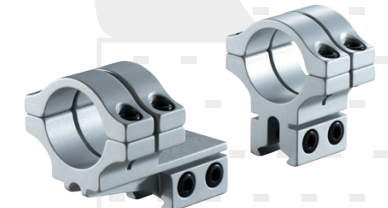

The strong one piece clamping base allows easy mounting of 1 inch and 30mm rifle or pistol scopes.

Patented Auto-Centering™ technology solves the problems created by varying mounting rail widths. Clamping legs move equally as the clamping screws are tightened keeping the scope centered on the rail.

CLAMP SPREADING CAPABILITY STANDARD ON ALL SERIES

AUTO-CENTERING STANDARD ON ALL SERIES

Oversize mounting rails are no problem, the clamping screws can be switched to spreader holes to evenly push the clamping legs apart and allow the mount base to slide onto the dovetail.

BKL-261MB
4" LONG RIMFIRE UNITIZED
DOVETAIL MOUNT - MATTE BLACK

BKL-261S
4" LONG RIMFIRE UNITIZED
DOVETAIL MOUNT - MATTE SILVER

BKL-260MB
4" LONG UNITIZED DOVETAIL MOUNT
MATTE BLACK

BKL-260HMB
4" LONG UNITIZED DOVETAIL MOUNT
HIGH - MATTE BLACK

BKL-260D7MB
4" LONG DROP COMPENSATED
DOVETAIL MOUNT - MATTE BLACK

BKL-263MB
1" LONG DOUBLE STRAP
DOVETAIL RINGS - MATTE BLACK

BKL-278S
1" LONG DOUBLE STRAP OFFSET
DOVETAIL RINGS - MATTE SILVER

BKL-274S
0.6" LONG OFFSET DOVETAIL RINGS
MATTE SILVER