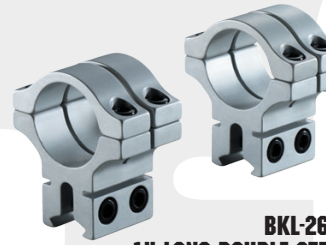

The strong one piece clamping base allows easy mounting of 1 inch and 30mm rifle or pistol scopes.

Patented Auto-Centering™ technology solves the problems created by varying mounting rail widths. Clamping legs move equally as the clamping screws are tightened keeping the scope centered on the rail.

BKL-260D7MB
4" LONG DROP COMPENSATED
DOVETAIL MOUNT - MATTE BLACK

BKL-263MB
1" LONG DOUBLE STRAP
DOVETAIL RINGS - MATTE BLACK

BKL-278S
1" LONG DOUBLE STRAP OFFSET
DOVETAIL RINGS - MATTE SILVER

BKL-274S
0.6" LONG OFFSET DOVETAIL RINGS
MATTE SILVER

BKL-274MB
0.6" LONG OFFSET DOVETAIL RINGS
MATTE BLACK

BKL-263S
1" LONG DOUBLE STRAP
DOVETAIL RINGS - MATTE SILVER

BKL-263HMB
1" LONG DOUBLE STRAP DOVETAIL
RINGS - HIGH - MATTE BLACK

BKL-278MB
1" LONG DOUBLE STRAP OFFSET
DOVETAIL RINGS - MATTE BLACK