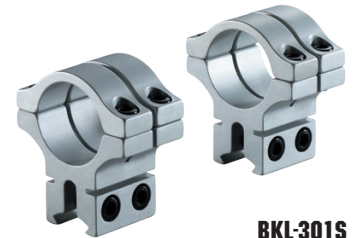

The strong one piece clamping base allows easy mounting of 1 inch and 30mm rifle or pistol scopes.

Patented Auto-Centering™ technology solves the problems created by varying mounting rail widths. Clamping legs move equally as the clamping screws are tightened keeping the scope centered on the rail.

30MM RING MOUNTS

BKL-300MB
0.6" LONG DOVETAIL RINGS
MATTE BLACK

BKL-300S
0.6" LONG DOVETAIL RINGS
MATTE SILVER

BKL-301MB
1" LONG DOUBLE STRAP
DOVETAIL RINGS - MATTE BLACK

BKL-301S
1" LONG DOUBLE STRAP
DOVETAIL RINGS - MATTE SILVER

WWW.BKLTECH.COM

300 SERIES

MOUNTS FOR 3/8" AND 11MM DOVETAILS

400 SERIES

1 INCH RING
MOUNTS FOR
14MM DOVETAILS

500 SERIES

DOVETAIL TO
WEAVER/PICATINNY
ADAPTOR MOUNTS

BKL-302MB
1" LONG DOUBLE STRAP OFFSET
DOVETAIL RINGS - MATTE BLACK