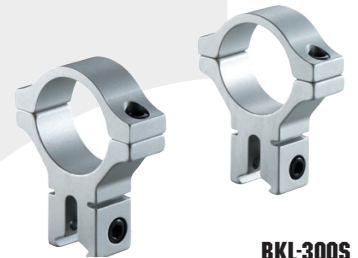

The strong one piece clamping base allows easy mounting of 1 inch and 30mm rifle or pistol scopes.

Patented Auto-Centering™ technology solves the problems created by varying mounting rail widths. Clamping legs move equally as the clamping screws are tightened keeping the scope centered on the rail.

BKL-260D7MB
4" LONG DROP COMPENSATED
DOVETAIL MOUNT - MATTE BLACK

BKL-263MB
1" LONG DOUBLE STRAP
DOVETAIL RINGS - MATTE BLACK

BKL-278S
1" LONG DOUBLE STRAP OFFSET
DOVETAIL RINGS - MATTE SILVER

BKL-274S
0.6" LONG OFFSET DOVETAIL RINGS
MATTE SILVER

BKL-274MB
0.6" LONG OFFSET DOVETAIL RINGS
MATTE BLACK

BKL-263S
1" LONG DOUBLE STRAP
DOVETAIL RINGS - MATTE SILVER

BKL-263HMB
1" LONG DOUBLE STRAP DOVETAIL
RINGS - HIGH - MATTE BLACK

BKL-278MB
1" LONG DOUBLE STRAP OFFSET
DOVETAIL RINGS - MATTE BLACK

30MM RING MOUNTS

BKL-300MB
0.6" LONG DOVETAIL RINGS
MATTE BLACK

BKL-300S
0.6" LONG DOVETAIL RINGS
MATTE SILVER

BKL-301MB
1" LONG DOUBLE STRAP
DOVETAIL RINGS - MATTE BLACK

BKL-301S
1" LONG DOUBLE STRAP
DOVETAIL RINGS - MATTE SILVER