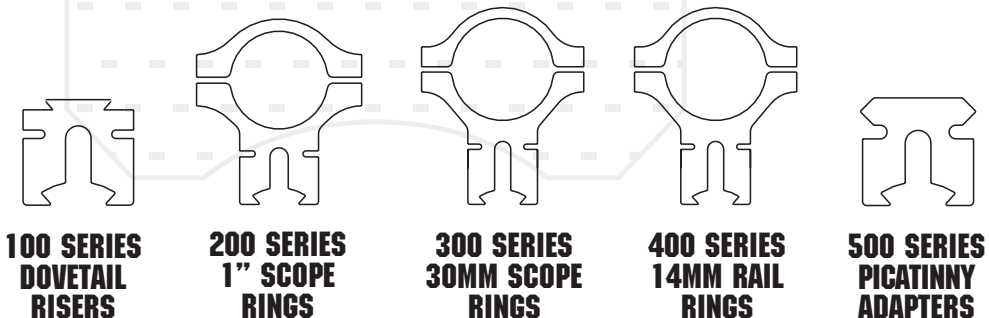

Weaver is a registered trademark of Blount and is used for reference only. Photographs, descriptions and other information are purely indicative. BKL reserves the right to change, modify or discontinue products or features at any time.