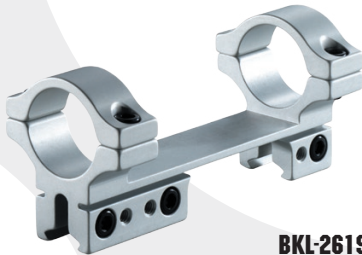

The strong one piece clamping base allows easy mounting of 1 inch and 30mm rifle or pistol scopes.

Patented Auto-Centering™ technology solves the problems created by varying mounting rail widths. Clamping legs move equally as the clamping screws are tightened keeping the scope centered on the rail.

CLAMP SPREADING CAPABILITY STANDARD ON ALL SERIES

AUTO-CENTERING STANDARD ON ALL SERIES

Oversize mounting rails are no problem, the clamping screws can be switched to spreader holes to evenly push the clamping legs apart and allow the mount base to slide onto the dovetail.

100 SERIES

DOVETAIL TO DOVETAIL RISER MOUNTS FOR 3/8" AND 11MM DOVETAILS

1 INCH RING MOUNTS

MADE IN THE USA

200 SERIES

MOUNTS FOR 3/8" AND 11MM DOVETAILS

BKL-260S
4" LONG UNITIZED DOVETAIL MOUNT
MATTE SILVER

BKL-261MB
4" LONG RIMFIRE UNITIZED
DOVETAIL MOUNT - MATTE BLACK

BKL-261S
4" LONG RIMFIRE UNITIZED
DOVETAIL MOUNT - MATTE SILVER

BKL-260MB
4" LONG UNITIZED DOVETAIL MOUNT
MATTE BLACK

BKL-260HMB
4" LONG UNITIZED DOVETAIL MOUNT
HIGH - MATTE BLACK