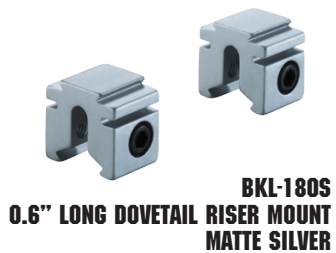

100 SERIES

DOVETAIL TO DOVETAIL RISER MOUNTS FOR 3/8" AND 11MM DOVETAILS