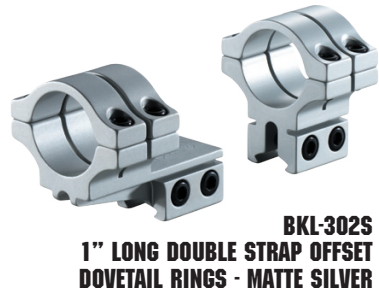

The strong one piece clamping base allows easy mounting of 1 inch and 30mm rifle or pistol scopes.

Patented Auto-Centering™ technology solves the problems created by varying mounting rail widths. Clamping legs move equally as the clamping screws are tightened keeping the scope centered on the rail.

30MM RING MOUNTS

BKL-300MB
0.6" LONG DOVETAIL RINGS
MATTE BLACK

BKL-300S
0.6" LONG DOVETAIL RINGS
MATTE SILVER

BKL-301MB
1" LONG DOUBLE STRAP
DOVETAIL RINGS - MATTE BLACK

BKL-301S
1" LONG DOUBLE STRAP
DOVETAIL RINGS - MATTE SILVER

WWW.BKLTECH.COM

300 SERIES

MOUNTS FOR 3/8" AND 11MM DOVETAILS

400 SERIES

1 INCH RING
MOUNTS FOR
14MM DOVETAILS

500 SERIES

DOVETAIL TO
WEAVER/PICATINNY
ADAPTOR MOUNTS

BKL-302MB
1" LONG DOUBLE STRAP OFFSET
DOVETAIL RINGS - MATTE BLACK

BKL-360S
4" LONG UNITIZED DOVETAIL MOUNT
MATTE SILVER

BKL-454MB
4" LONG CANTILEVER MOUNT WITH
1-5/8" CLAMPING LENGTH
MATTE BLACK

BKL-554MB
4" LONG CANTILEVER MOUNT WITH
1-5/8" CLAMPING LENGTH
MATTE BLACK